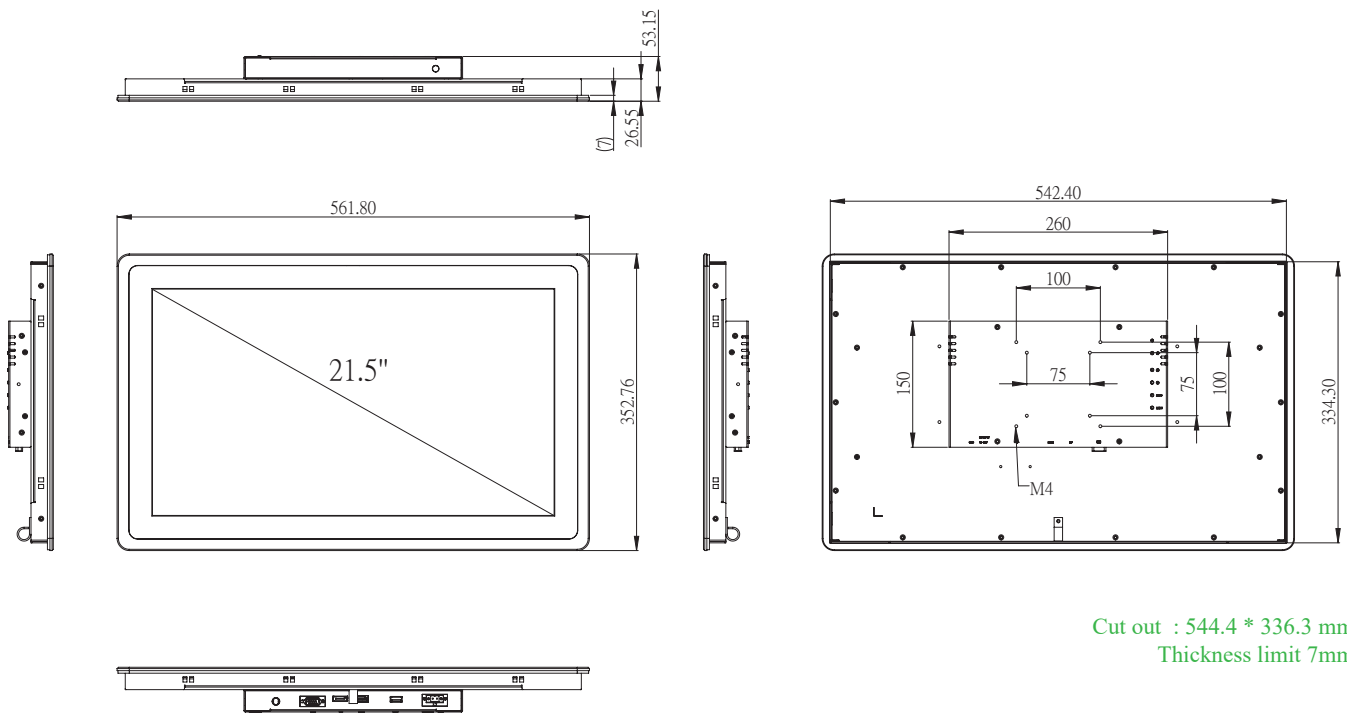

## → Optional Items

Part No.	Description
ACS-PS-US	Power Cable 3-pin, 180 cm, USA Type
ACS-PS-EU	Power Cable 3-pin, 180 cm, Euro Type
ACS-PS-CN	Power Cable 3-pin, 180 cm, China Type
ACS-100-STD	VESA Table Stand

## → Ordering Information

Part No.	Description
TPM-3521RW-A2	21.5" FHD, IP65 Aluminum Flat Panel, Resistive Touch Display

## → Dimensions

Cut out : 544.4 \* 336.3 mm  
Thickness limit 7mm